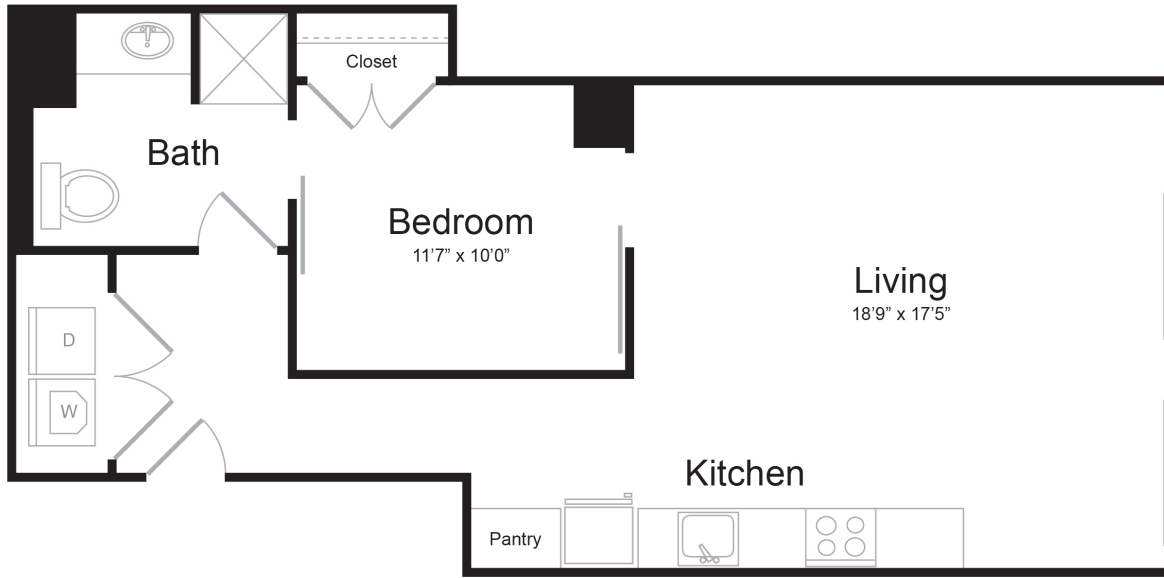

A3

1 BED / 1 BATH

742

SQ. FT.

THE COMMONWEALTH BUILDING	318 Fourth Ave. Pittsburgh, PA 15222
	thecommonwealthbldg.com

Floor plans are artist's rendering. All dimensions are approximate. Actual product and specifications may vary in dimension or detail. Not all features are available in every apartment. Prices and availability are subject to change. Please see a representative for details.