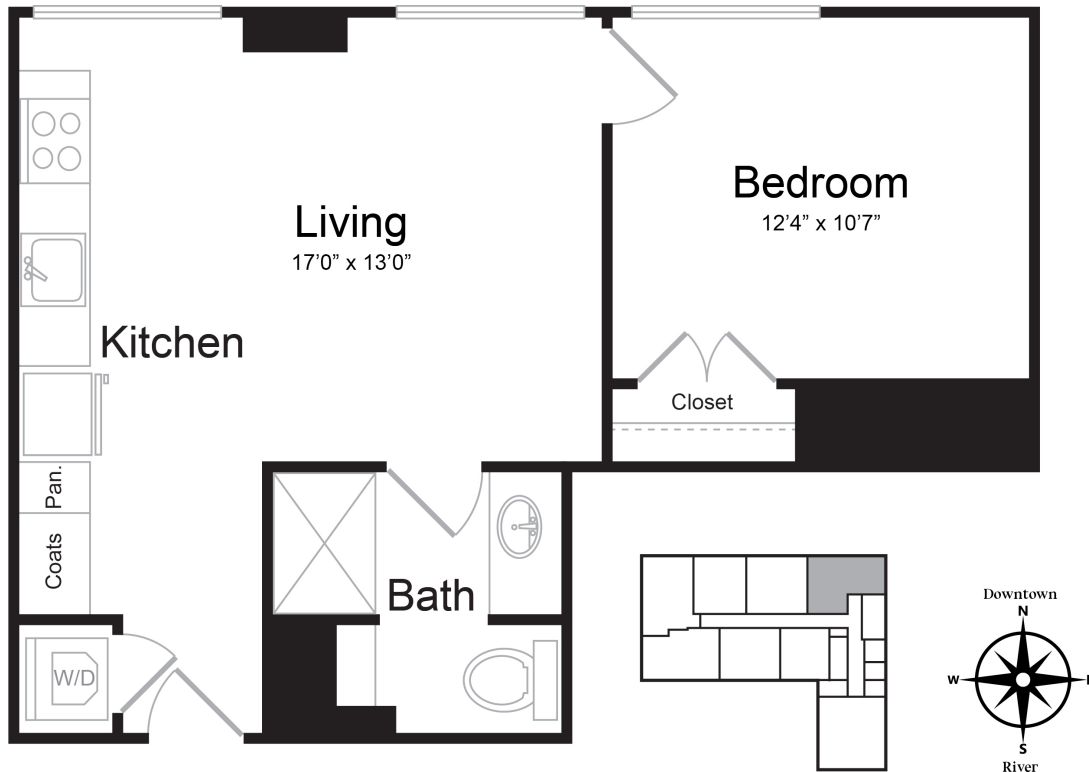

# A6

1 BED / 1 BATH

# 580

SQ. FT.

<b>THE COMMONWEALTH BUILDING</b>	318 Fourth Ave.   Pittsburgh, PA 15222
	<a href="http://thecommonwealthbldg.com">thecommonwealthbldg.com</a>

*Floor plans are artist's rendering. All dimensions are approximate. Actual product and specifications may vary in dimension or detail. Not all features are available in every apartment. Prices and availability are subject to change. Please see a representative for details.*