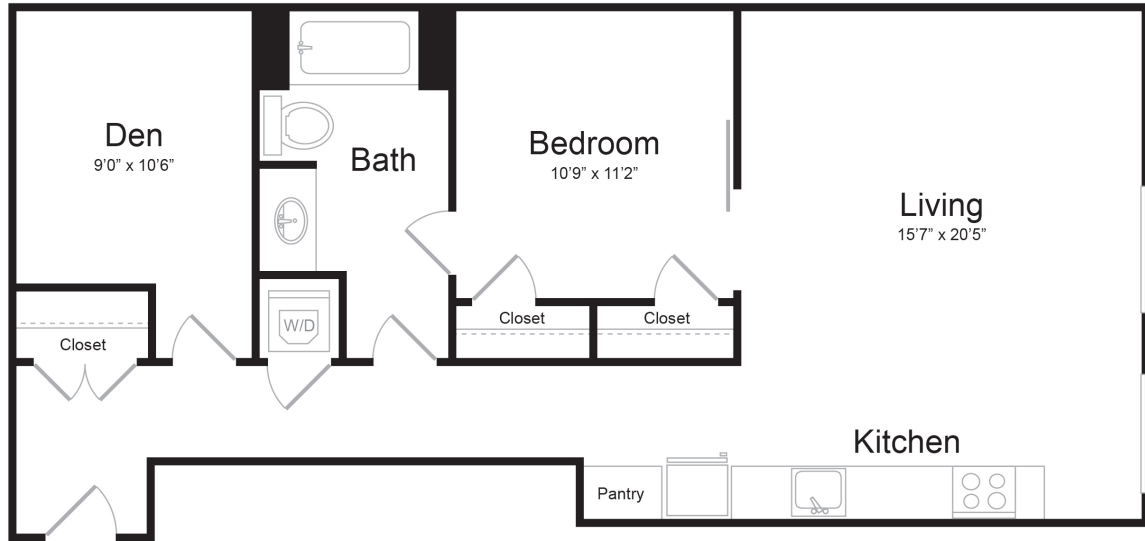

B1

1 BED / 1 BATH/ DEN

961

SQ. FT.

THE COMMONWEALTH BUILDING	318 Fourth Ave. Pittsburgh, PA 15222
	thecommonwealthbldg.com

Floor plans are artist's rendering. All dimensions are approximate. Actual product and specifications may vary in dimension or detail. Not all features are available in every apartment. Prices and availability are subject to change. Please see a representative for details.