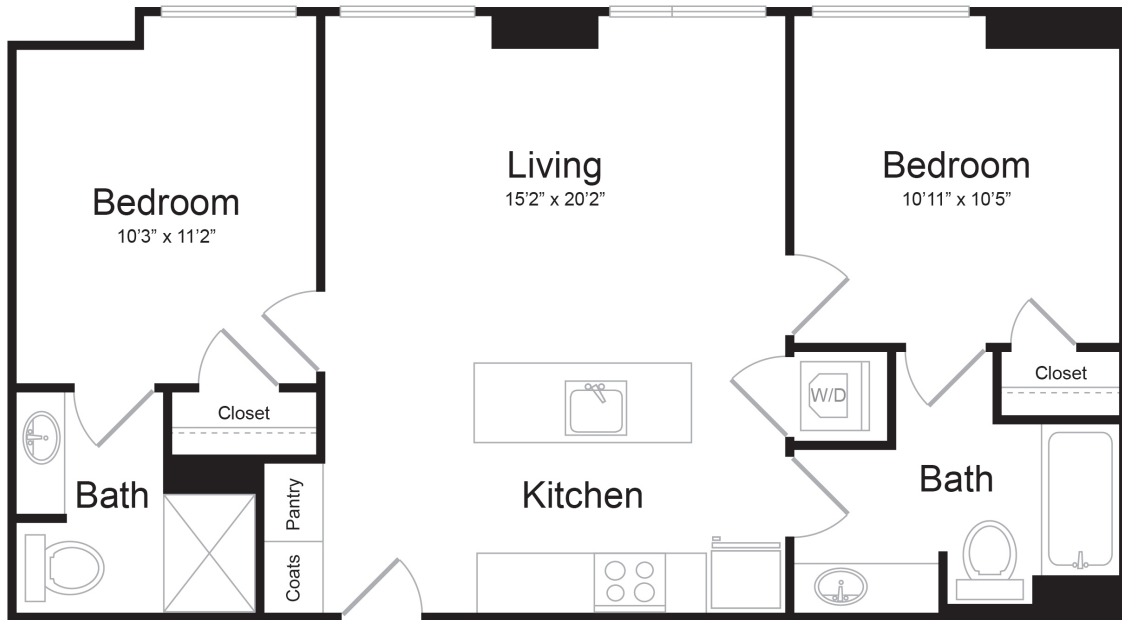

C1

2 BED / 2 BATH

837

SQ. FT.

THE COMMONWEALTH BUILDING	318 Fourth Ave. Pittsburgh, PA 15222
	thecommonwealthbldg.com

Floor plans are artist's rendering. All dimensions are approximate. Actual product and specifications may vary in dimension or detail. Not all features are available in every apartment. Prices and availability are subject to change. Please see a representative for details.