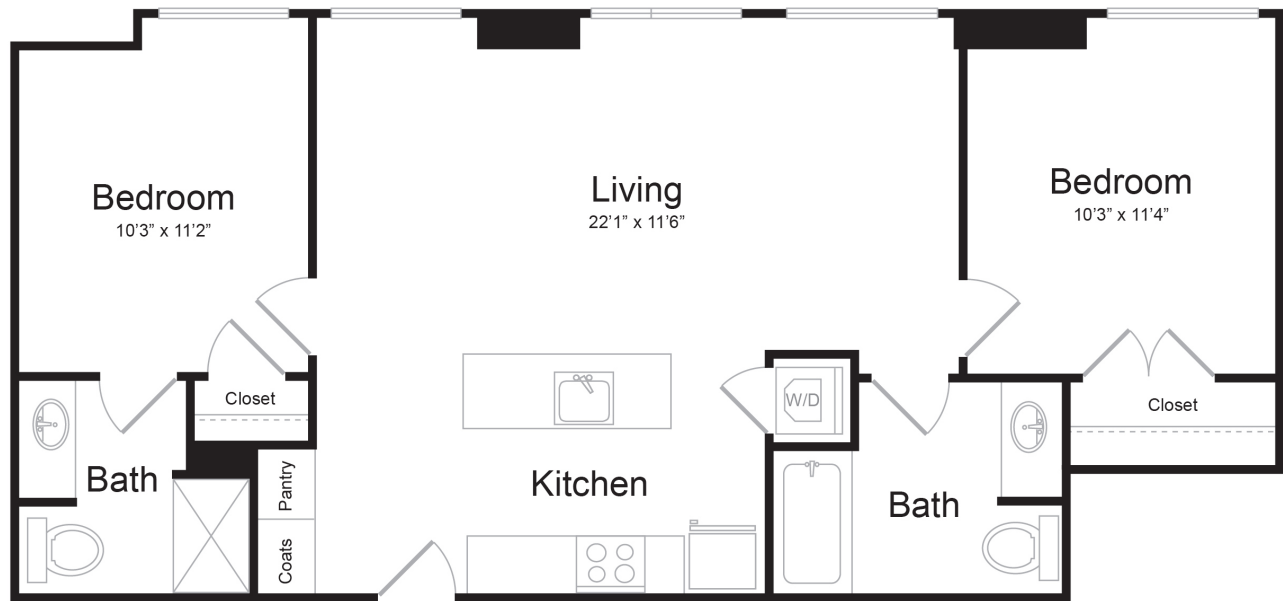

# C2

2 BED / 2 BATH

# 937

SQ. FT.

<b>THE COMMONWEALTH BUILDING</b>	318 Fourth Ave.   Pittsburgh, PA 15222
	<a href="http://thecommonwealthbldg.com">thecommonwealthbldg.com</a>

*Floor plans are artist's rendering. All dimensions are approximate. Actual product and specifications may vary in dimension or detail. Not all features are available in every apartment. Prices and availability are subject to change. Please see a representative for details.*