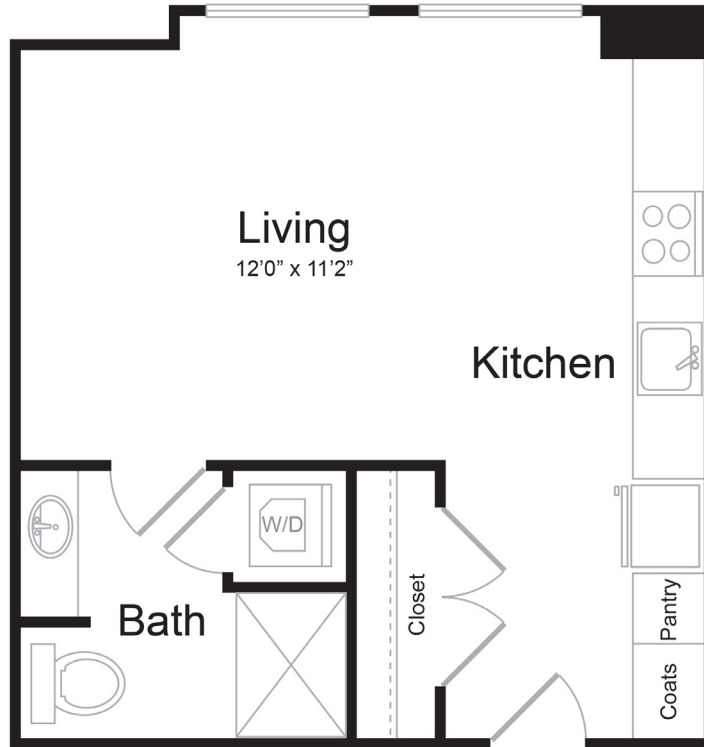

# S2

STUDIO / 1 BATH

# 434

SQ. FT.

<b>THE COMMONWEALTH BUILDING</b>	318 Fourth Ave.   Pittsburgh, PA 15222
	<a href="http://thecommonwealthbldg.com">thecommonwealthbldg.com</a>

*Floor plans are artist's rendering. All dimensions are approximate. Actual product and specifications may vary in dimension or detail. Not all features are available in every apartment. Prices and availability are subject to change. Please see a representative for details.*