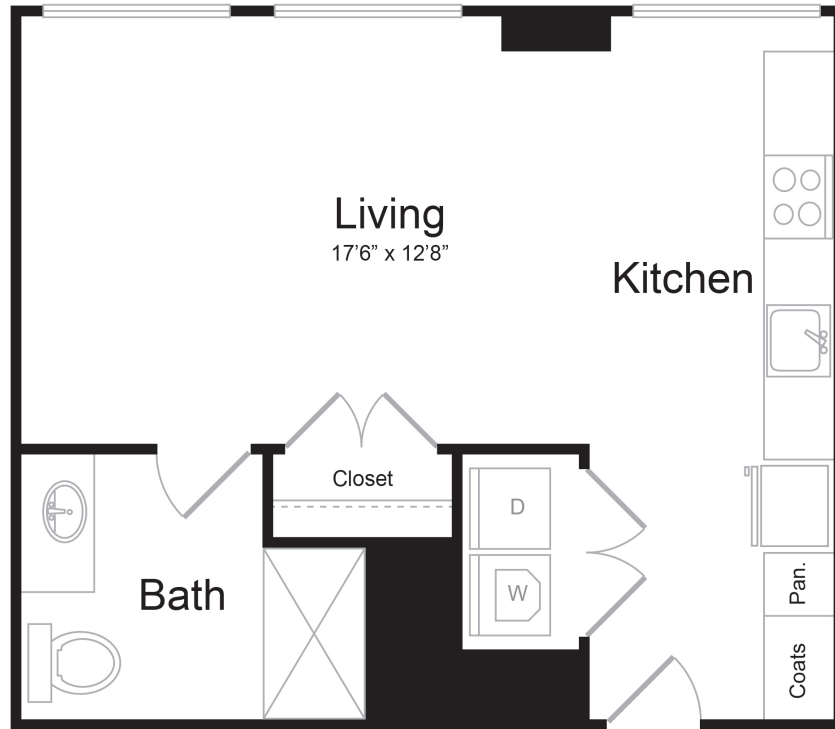

S7

STUDIO / 1 BATH

553

SQ. FT.

THE COMMONWEALTH BUILDING	318 Fourth Ave. Pittsburgh, PA 15222
	thecommonwealthbldg.com

Floor plans are artist's rendering. All dimensions are approximate. Actual product and specifications may vary in dimension or detail. Not all features are available in every apartment. Prices and availability are subject to change. Please see a representative for details.